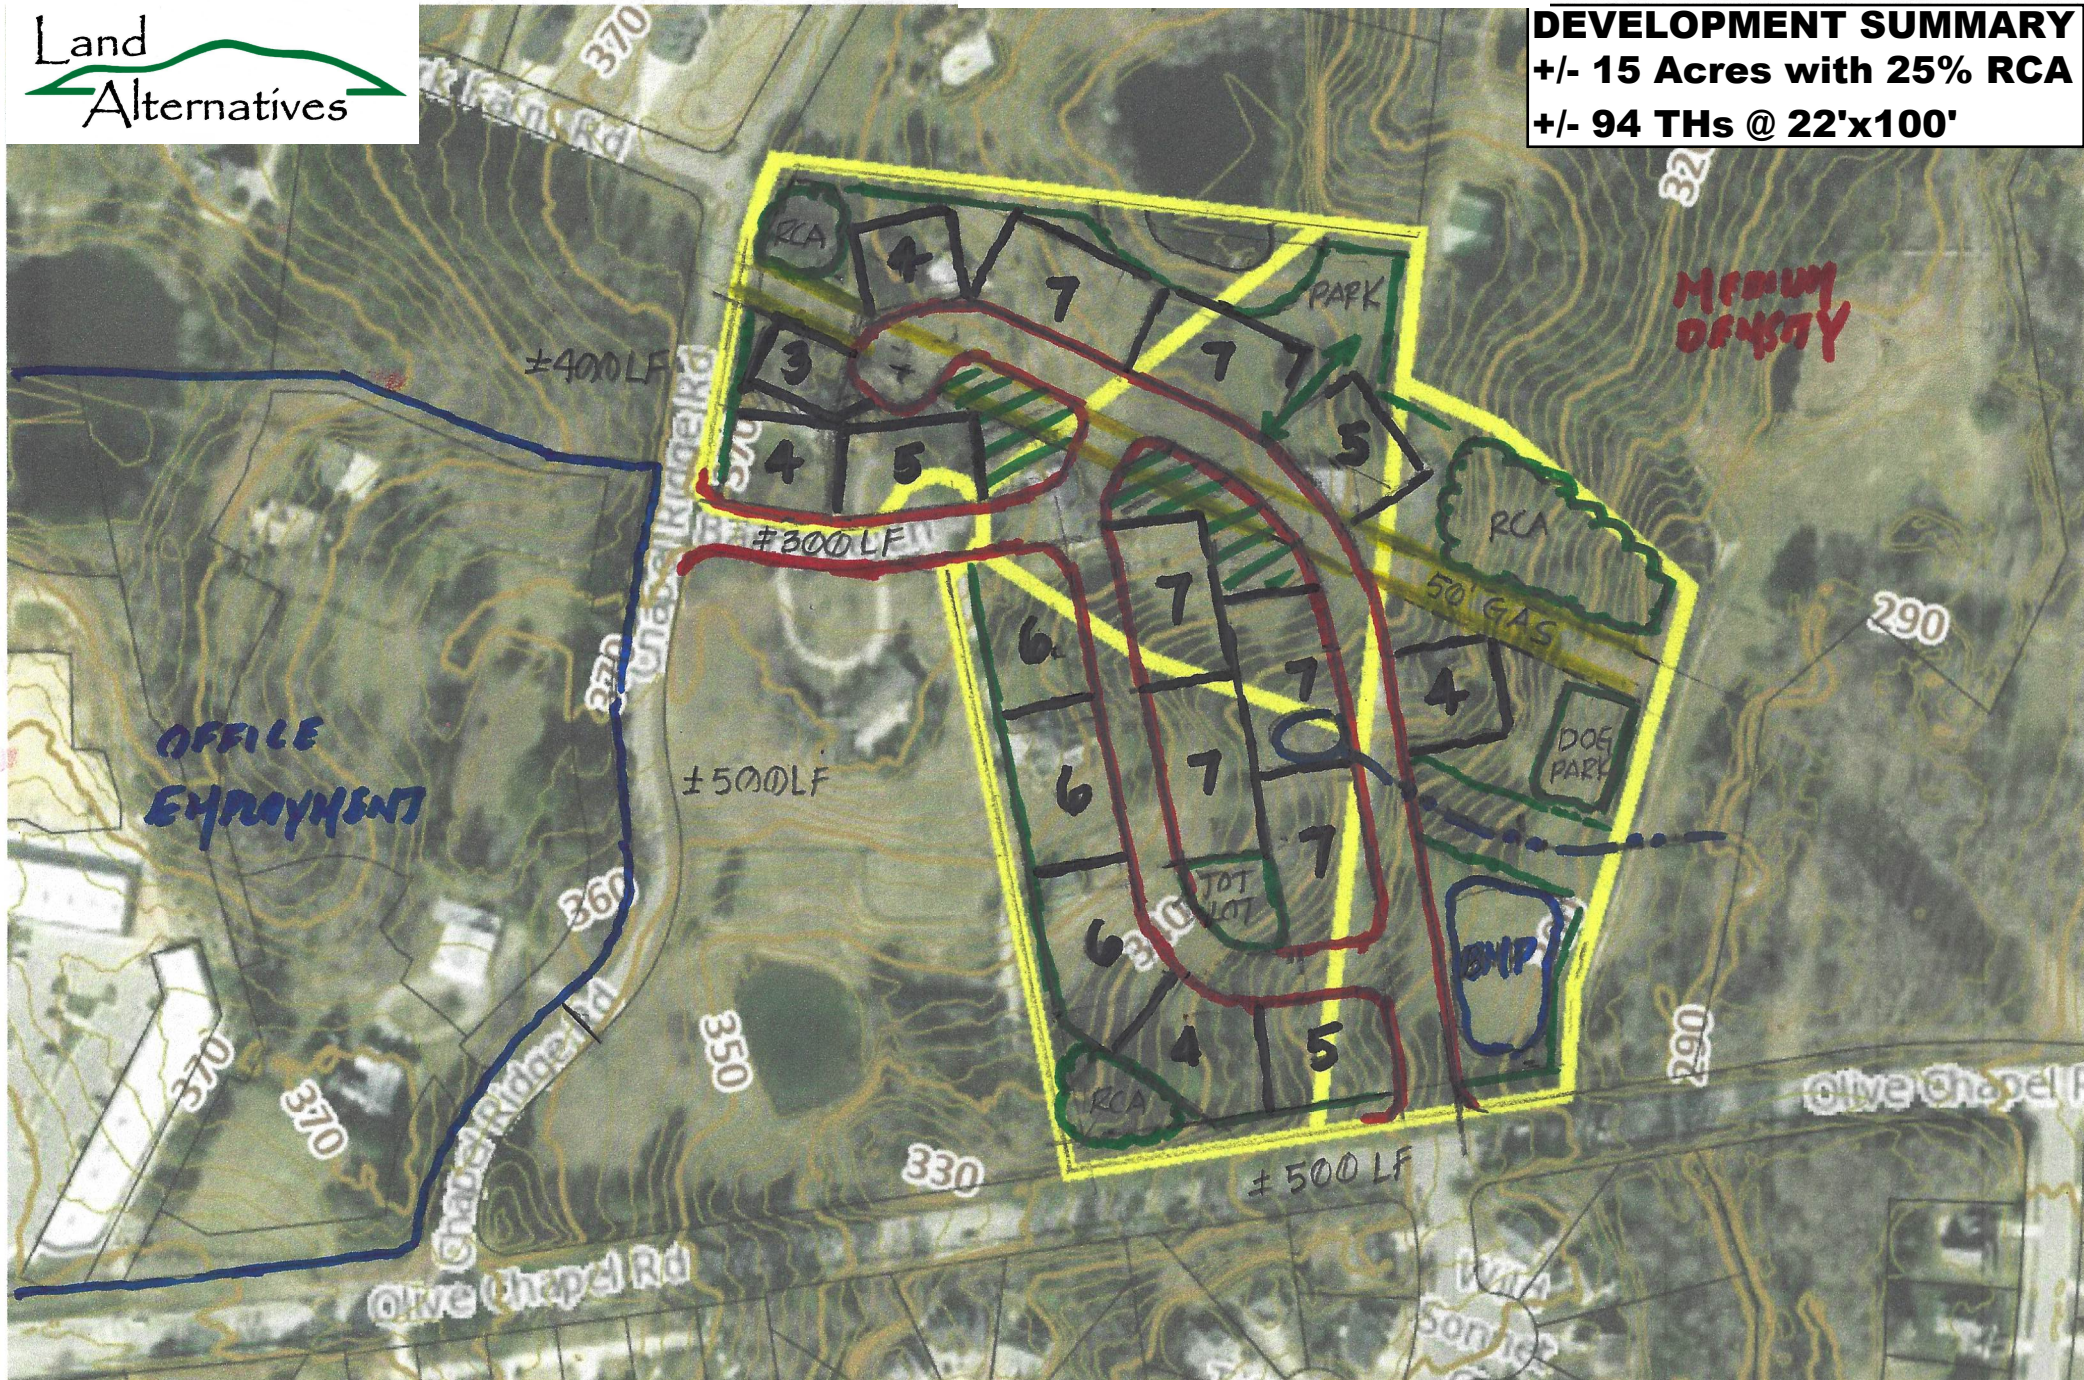

DEVELOPMENT SUMMARY
 +/- 15 Acres with 25% RCA
 +/- 94 THs @ 22'x100'

SKETCH PLAN - Barnside Lane, Apex