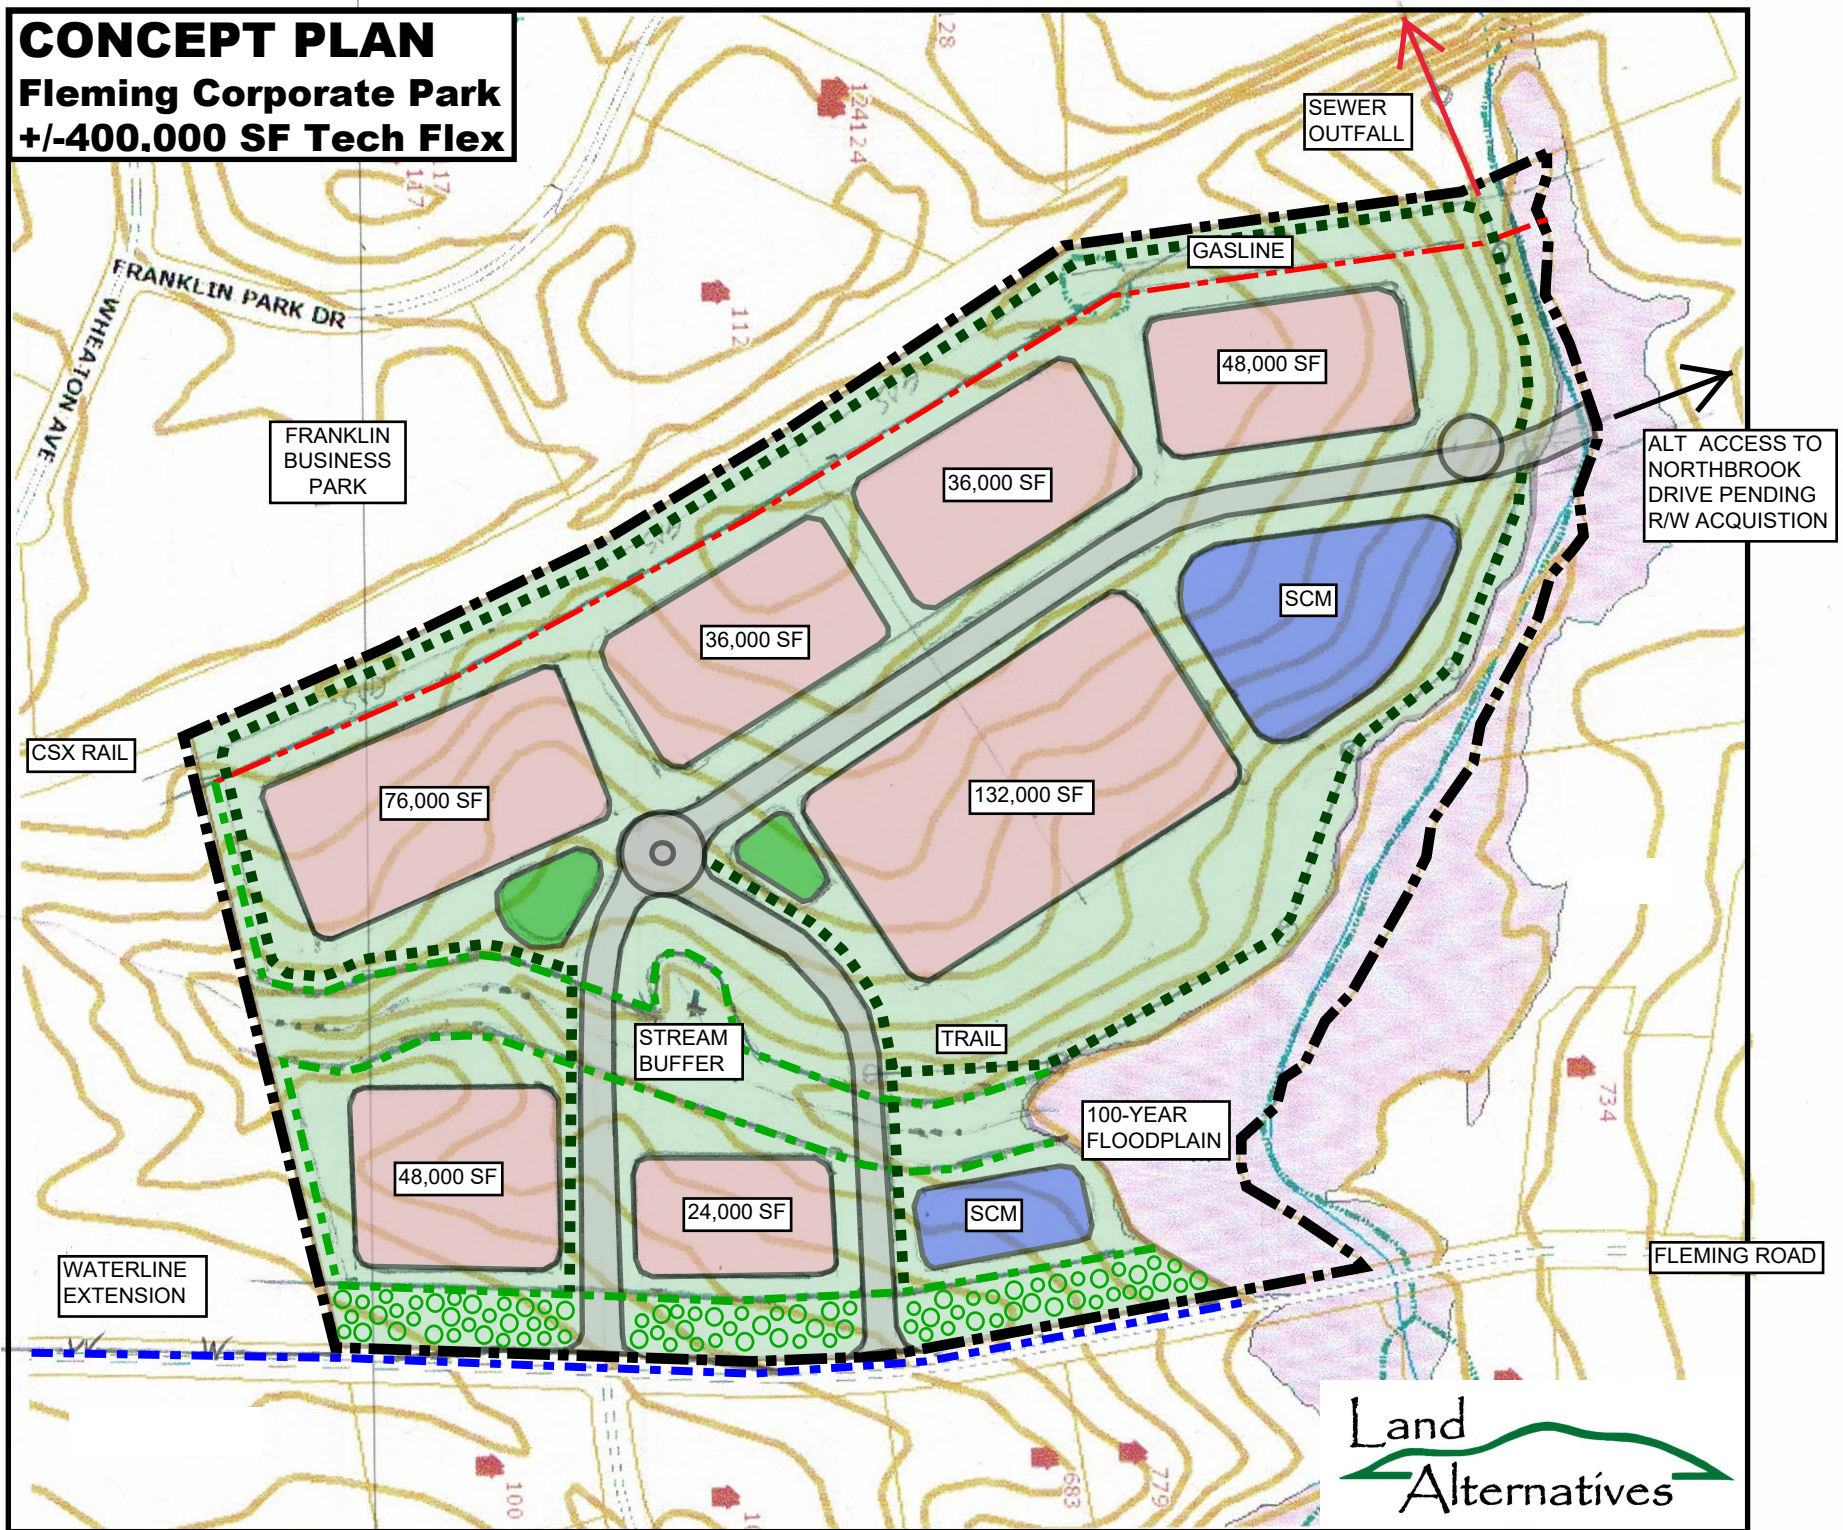

# CONCEPT PLAN

## Fleming Corporate Park

### +/-400,000 SF Tech Flex

Land  
Alternatives

SCALE: 1"=300' (Plotted at 8.5"x11")